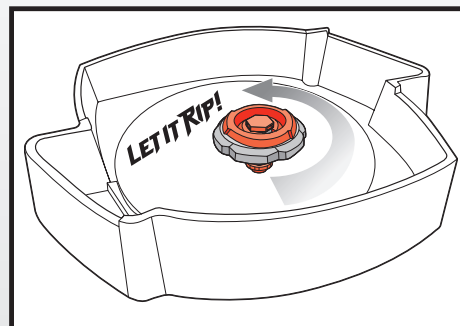

TO LAUNCH:

BATTLE TIPS:

Collect. Each type of top (attack, defense, stamina, balance) performs differently, so it's good to have different types. That way, you are ready to battle any top.

Customize. Customizing your tops will make them perform differently. Experiment and see how to enhance their performance by switching parts.

- What kind of top does your opponent have, and what will be the best way to defeat it? Do you need an attack top or one with stamina? Is a defense top your best option, or a top with balance?
- What kind of stadium are you using? Familiarize yourself with the different types of stadiums, so you will know which kind of top will work best in it.
- Learn more at www.BeyBladeBattles.com!†

Compete. Figure out what type of top you're battling so you can choose the best top and strategy to win.

Battle at BeyBladeBattles.com!†

TRIPLE SHOT BATTLES:

You and your opponent battle 3 Beyblade tops!

- Assemble your tops.
- Decide the order in which you'll battle them.
- Complete 3 battles.
- The player who wins 2 out of 3 battles is the winner.

For use with Beystadium Arena™. (Sold separately.)
Not compatible with Electronic or non-Metal Fusion Beyblade tops and launching systems.

†Website Available for a Limited Time Only.

Product and colors may vary. Retain this package for future reference.
© Takafumi Adachi, MFBBProject, TV Tokyo
Manufactured under license from TOMY Company, Ltd.
®* and/or TM* & © 2010 Hasbro. All Rights Reserved.
TM & © denote U.S. Trademarks.

PN 7120800000

d-rights