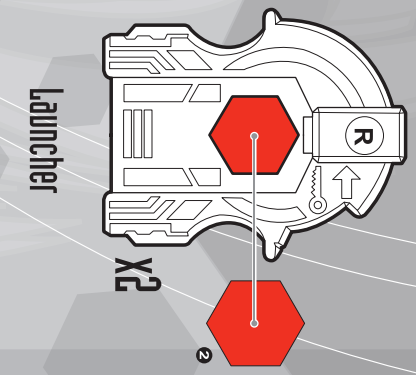

⚠ WARNING:
Do not use Beyblade™ tops or
Beystadium™ (sold separately) on
tables or other elevated surfaces.

ASSEMBLY:

EARTH VIRGO™
STAMINA
BB-60A
GB145BS

B-111
DEFENSE
EVIL PISCES™
ED145WD

APPLY LABELS AS SHOWN