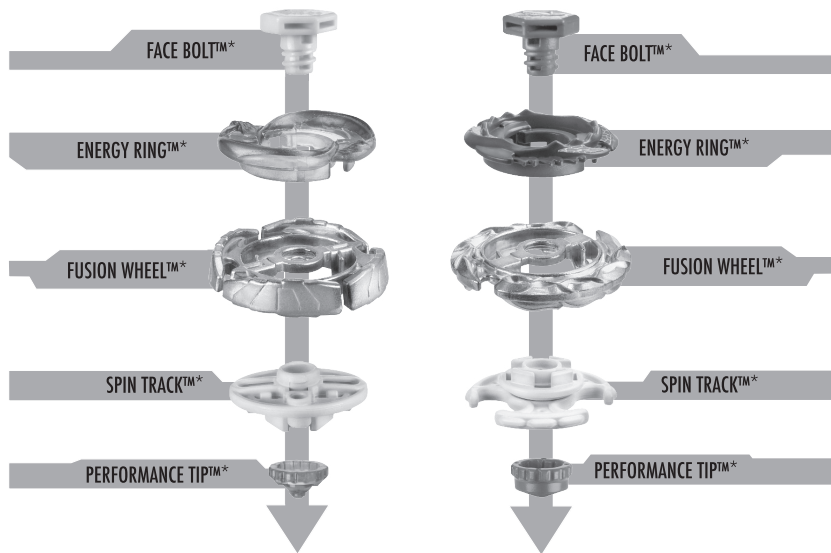

AGES 8+
30521/19510 Asst.

Before assembly and playing,
please read instructions.
Please keep these instructions
for future reference.

SPIRAL BLITZ™ 2-PACK

BB-60A STAMINA
EARTH VIRGO™ GB145BS

B-111 DEFENSE
EVIL PISCES™ ED145WD

⚠ WARNING:
Do not use Beyblade™ tops or
Beystadium™ (sold separately) on
tables or other elevated surfaces.

ASSEMBLY:

EARTH VIRGO™
STAMINA
BB-60A
GB145BS

B-111
DEFENSE
EVIL PISCES™
ED145WD

APPLY LABELS AS SHOWN