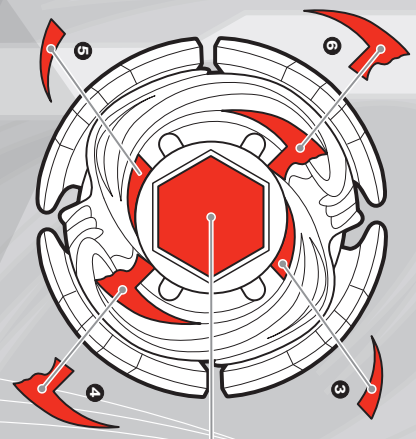

⚠ WARNING:
Do not use Beyblade™ tops or
Beystadium™ (sold separately) on
tables or other elevated surfaces.

ASSEMBLY:

EARTH VIRGO™
STAMINA
BB-60A
GB145BS

B-111
DEFENSE
EVIL PISCES™
ED145WD

APPLY LABELS AS SHOWN