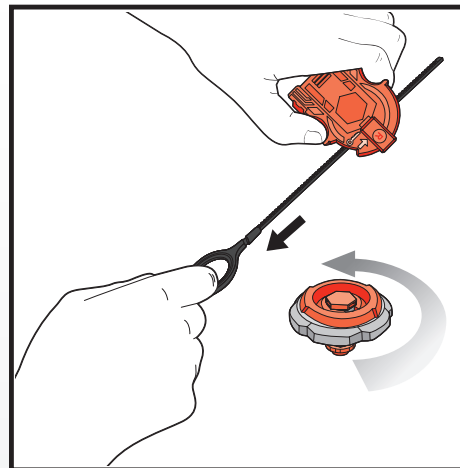

TO LAUNCH:

BATTLE TIPS:

Collect. Each type of top (attack, defense, stamina, balance) performs differently, so it's good to have different types. That way, you are ready to battle any top.

Customize. Customizing your tops will make them perform differently. Experiment and see how to enhance their performance by switching parts.

- What kind of top does your opponent have, and what will be the best way to defeat it? Do you need an attack top or one with stamina? Is a defense top your best option, or a top with balance?
- What kind of stadium are you using? Familiarize yourself with the different types of stadiums, so you will know which kind of top will work best in it.
- Learn more at www.BeyBladeBattles.com!†

Compete. Figure out what type of top you're battling so you can choose the best top and strategy to win.

Battle at BeyBladeBattles.com!†

TRIPLE SHOT BATTLES:

You and your opponent battle 3 Beyblade tops!

- Assemble your tops.
- Decide the order in which you'll battle them.
- Complete 3 battles.
- The player who wins 2 out of 3 battles is the winner.

For use with Beystadium Arena™. (Sold separately.)
Not compatible with Electronic or non-Metal Fusion Beyblade tops and launching systems.

†Website Available for a Limited Time Only.

Product and colors may vary. Retain this package for future reference.
© Takafumi Adachi, MFBBProject, TV Tokyo
Manufactured under license from TOMY Company, Ltd.
®* and/or TM* & © 2010 Hasbro. All Rights Reserved.
TM & © denote U.S. Trademarks.

PN 7120800000

d-rights