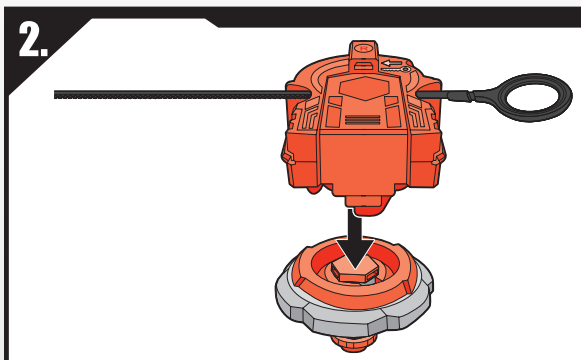

TO LAUNCH:

BATTLE TIPS:

Collect. Each type of top (attack, defense, stamina, balance) performs differently, so it's good to have different types. That way, you are ready to battle any top.

Customize. Customizing your tops will make them perform differently. Experiment and see how to enhance their performance by switching parts.

- What kind of top does your opponent have, and what will be the best way to defeat it? Do you need an attack top or one with stamina? Is a defense top your best option, or a top with balance?
- What kind of stadium are you using? Familiarize yourself with the different types of stadiums, so you will know which kind of top will work best in it.
- Learn more at www.BeyBladeBattles.com!†

Compete. Figure out what type of top you're battling so you can choose the best top and strategy to win.

Battle at BeyBladeBattles.com!†

TRIPLE SHOT BATTLES:

You and your opponent battle 3 Beyblade tops!

- Assemble your tops.
- Decide the order in which you'll battle them.
- Complete 3 battles.
- The player who wins 2 out of 3 battles is the winner.

For use with Beystadium Arena™. (Sold separately.)
Not compatible with Electronic or non-Metal Fusion Beyblade tops and launching systems.

†Website Available for a Limited Time Only.

Product and colors may vary. Retain this package for future reference.
© Takafumi Adachi, MFBBProject, TV Tokyo
Manufactured under license from TOMY Company, Ltd.
®* and/or TM* & © 2010 Hasbro. All Rights Reserved.
TM & © denote U.S. Trademarks.

PN 7120800000

d-rights