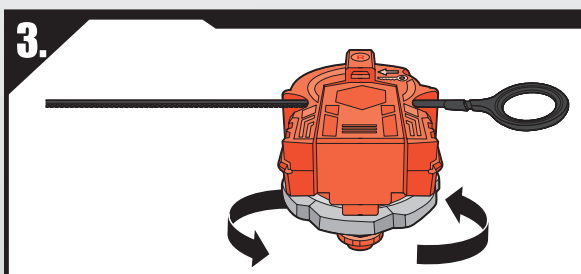

TO LAUNCH:

BATTLE TIPS:

Collect. Each type of top (attack, defense, stamina, balance) performs differently, so it's good to have different types. That way, you are ready to battle any top.

Customize. Customizing your tops will make them perform differently. Experiment and see how to enhance their performance by switching parts.

- What kind of top does your opponent have, and what will be the best way to defeat it? Do you need an attack top or one with stamina? Is a defense top your best option, or a top with balance?
- What kind of stadium are you using? Familiarize yourself with the different types of stadiums, so you will know which kind of top will work best in it.
- Learn more at www.BeyBladeBattles.com!†

Compete. Figure out what type of top you're battling so you can choose the best top and strategy to win.

Battle at BeyBladeBattles.com!†

TRIPLE SHOT BATTLES:

You and your opponent battle 3 Beyblade tops!

- Assemble your tops.
- Decide the order in which you'll battle them.
- Complete 3 battles.
- The player who wins 2 out of 3 battles is the winner.

For use with Beystadium Arena™. (Sold separately.)
Not compatible with Electronic or non-Metal Fusion Beyblade tops and launching systems.

†Website Available for a Limited Time Only.

Product and colors may vary. Retain this package for future reference.
© Takafumi Adachi, MFBBProject, TV Tokyo
Manufactured under license from TOMY Company, Ltd.
®* and/or TM* & © 2010 Hasbro. All Rights Reserved.
TM & © denote U.S. Trademarks.

PN 7120800000

d-rights