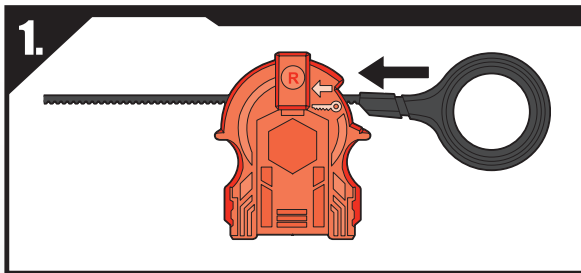

TO LAUNCH:

BATTLE TIPS:

Collect. Each type of top (attack, defense, stamina, balance) performs differently, so it's good to have different types. That way, you are ready to battle any top.

Customize. Customizing your tops will make them perform differently. Experiment and see how to enhance their performance by switching parts.

- What kind of top does your opponent have, and what will be the best way to defeat it? Do you need an attack top or one with stamina? Is a defense top your best option, or a top with balance?
- What kind of stadium are you using? Familiarize yourself with the different types of stadiums, so you will know which kind of top will work best in it.
- Learn more at www.BeyBladeBattles.com!†

Compete. Figure out what type of top you're battling so you can choose the best top and strategy to win.

Battle at BeyBladeBattles.com!†

TRIPLE SHOT BATTLES:

You and your opponent battle 3 Beyblade tops!

- Assemble your tops.
- Decide the order in which you'll battle them.
- Complete 3 battles.
- The player who wins 2 out of 3 battles is the winner.

For use with Beystadium Arena™. (Sold separately.)
Not compatible with Electronic or non-Metal Fusion Beyblade tops and launching systems.

†Website Available for a Limited Time Only.

Product and colors may vary. Retain this package for future reference.
© Takafumi Adachi, MFBBProject, TV Tokyo
Manufactured under license from TOMY Company, Ltd.
®* and/or TM* & © 2010 Hasbro. All Rights Reserved.
TM & © denote U.S. Trademarks.

PN 7120800000

d-rights