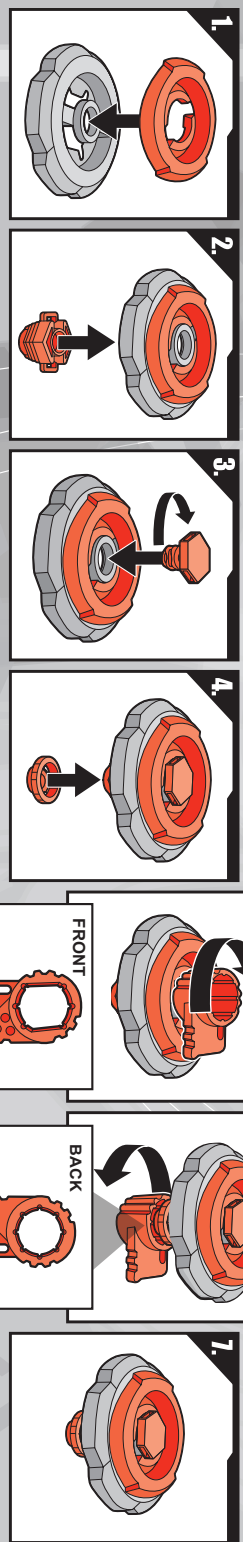

AGES 8+
30521/19510 Asst.

Before assembly and playing,
please read instructions.
Please keep these instructions
for future reference.

SPIRAL BLITZ™ 2-PACK

BB-60A STAMINA
EARTH VIRGO™ GB145BS

B-111 DEFENSE
EVIL PISCES™ ED145WD

⚠ WARNING:
Do not use Beyblade™ tops or
Beystadium™ (sold separately) on
tables or other elevated surfaces.

ASSEMBLY:

EARTH VIRGO™
STAMINA
BB-60A
GB145BS

B-111
DEFENSE
EVIL PISCES™
ED145WD

APPLY LABELS AS SHOWN

Remove temporary decals and apply permanent decals as shown.

TO LAUNCH:

BATTLE TIPS:

Collect. Each type of top (attack, defense, stamina, balance) performs differently, so it's good to have different types. That way, you are ready to battle any top.